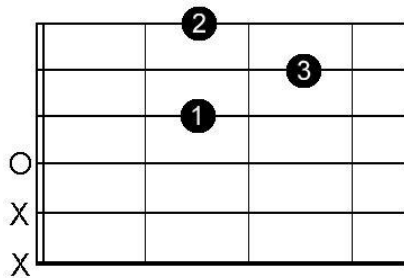

# Basic Chord Diagram 基本和弦

---

G Major

Cadd9

D Major

Em7

## Chord Progression 和弦次序

1. G – Cadd9 – G – D
2. G – D – Em7 – Cadd9
3. Em7 – Cadd9 – G – D
4. G – Cadd9 – Em7 – D
5. G – Em7 – C – D