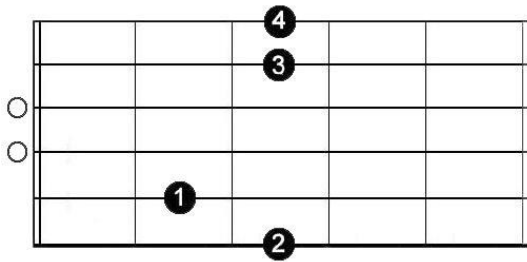

# Basic Chord Diagram 基本和弦

---

G Major

Cadd9

D Major

Em7

## Chord Progression 和弦次序

1. G – Cadd9 – G – D
2. G – D – Em7 – Cadd9
3. Em7 – Cadd9 – G – D
4. G – Cadd9 – Em7 – D
5. G – Em7 – C – D