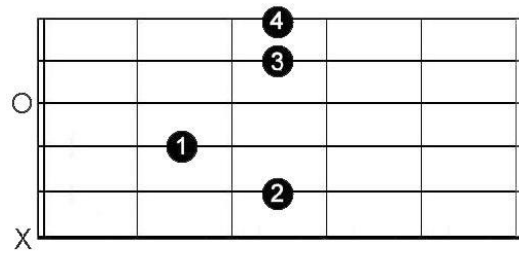

# Basic Chord Diagram 基本和弦

---

G Major

Cadd9

D Major

Em7

## Chord Progression 和弦次序

1. G – Cadd9 – G – D
2. G – D – Em7 – Cadd9
3. Em7 – Cadd9 – G – D
4. G – Cadd9 – Em7 – D
5. G – Em7 – C – D