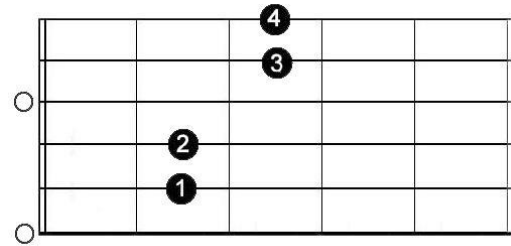

# Basic Chord Diagram 基本和弦

---

G Major

Cadd9

D Major

Em7

## Chord Progression 和弦次序

1. G – Cadd9 – G – D
2. G – D – Em7 – Cadd9
3. Em7 – Cadd9 – G – D
4. G – Cadd9 – Em7 – D
5. G – Em7 – C – D